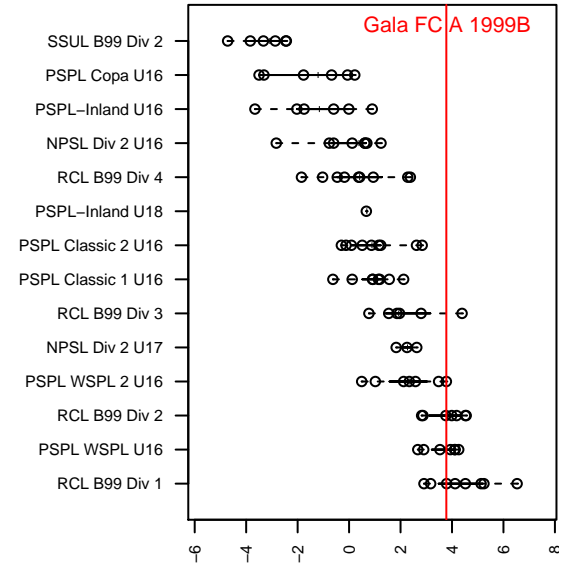

Gala FC A 1999B

Gala FC
 Marysville, WA
 B99 total strength=1628
 attack=19.15 defense=16.21
 fall league = PSPL WSPL 2 U16
 notes= was Red B98; Kesim 2014-15

alt names used:
 Gala FC Bu16 99A
 GALA FC BU16 A
 GALA FC BU16 99A (WA)

Venues played:
 2015 Skagit Super Cup U16 Gold
 2015 PSPL WSPL 2 U16
 2015 WA Cup HS Gold U16

**attack and defense variance (black dot)
relative to other teams
and top 10 in region**

**attack and defense rating
relative to others at age
and all opponents in last 13 months**