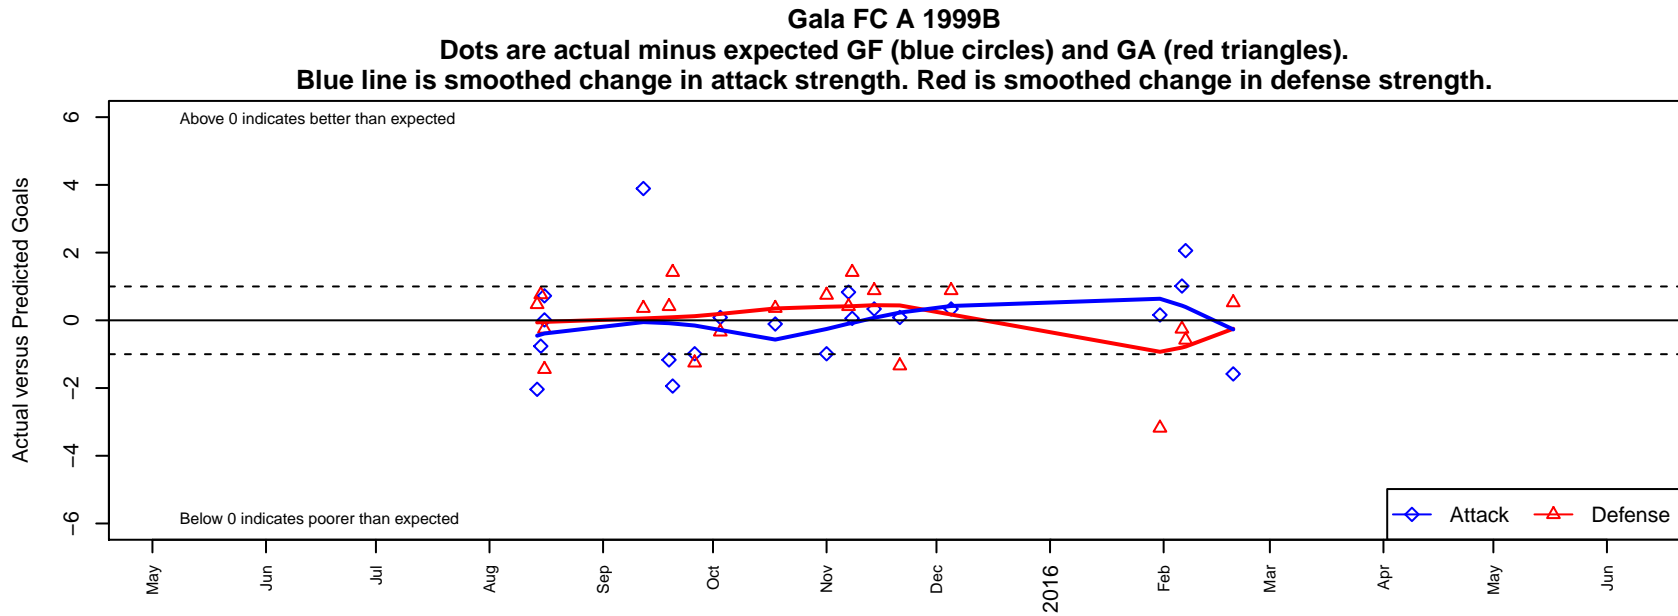

Gala FC A 1999B

Gala FC
 Marysville, WA
 B99 total strength=1628
 attack=19.15 defense=16.21
 fall league = PSPL WSPL 2 U16
 notes= was Red B98; Kesim 2014-15

alt names used:
 Gala FC Bu16 99A
 GALA FC BU16 A
 GALA FC BU16 99A (WA)

Venues played:
 2015 Skagit Super Cup U16 Gold
 2015 PSPL WSPL 2 U16
 2015 WA Cup HS Gold U16

**attack and defense variance (black dot)
relative to other teams
and top 10 in region**

**attack and defense rating
relative to others at age
and all opponents in last 13 months**